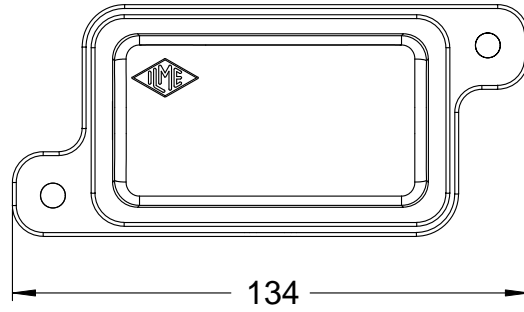

Diritti riservati | All rights reserved

Date	31.10.2012	CGCP 06 FX	Scale
Signature	G. Merafina	Dust cover for transportation for 06 poles housings	1:2